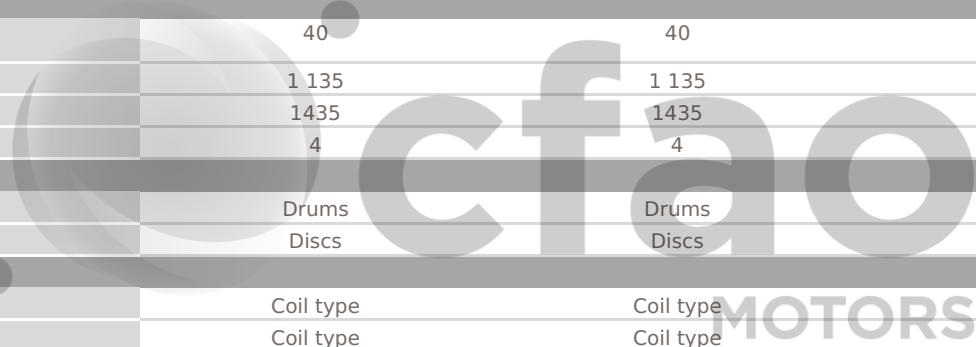

TECHNICAL CHARACTERISTICS	GLX 4WD 3D 1462p MT	GLX 4WD 3D 1462p MT SLDA	GLX 4WD 3D 1462p AT SLDA
ENGINE			
Number of cylinders	4	4	4
Valves/cylinder	4	4	4
Fuel type	Petrol	Petrol	Petrol
Displacement (cc)	1462	1462	1462
Max power HP/rpm	102 / 6000	102 / 6000	102 / 6000
Max torque Nm	130 / 4 000	130 / 4 000	130 / 4 000
Fuel System	multipoint injection	multipoint injection	multipoint injection
BODY			
Body style	SUV	SUV	SUV
Number of doors	2 doors	2 doors	2 doors
DIMENSIONS			
Dimensions (Lxwxh) in mm	1645*3645*1725	1645*3645*1725	1645*3645*1725
Wheelbase (mm)	2250	2250	2250
Ground clearance (mm)	210	210	210
TRANSMISSION			
Gearbox	Manual	Manual	Automatic
WEIGHT/CAPACITIES			
Fuel tank capacity (L)	40	40	40
Curb weight (kg)	1 135	1 135	1 135
Gross vehicle weight (kg)	1435	1435	1435
Number of seats	4	4	4
BRAKES			
Rear brake	Drums	Drums	Drums
Front brake	Discs	Discs	Discs
SUSPENSIONS			
Rear suspension	Coil type	Coil type	Coil type
Front suspension	Coil type	Coil type	Coil type
TYRES			
Tyre dimension	195/80R15	195/80R15	195/80R15
EXTERIOR			
Wheels	Aluminium	Aluminium	Aluminium
Folding side mirrors	Manuals	Manuals	Manuals
Adjustable side mirrors	Electric	Electric	Electric
Door mirrors	Black	Black	Black
INTERIOR & COMFORT			
Power Steering	✓	✓	✓
Upholstery	Fabric	Semi leather	Semi leather

Steering wheel	Leather	Leather	Leather
Tinted windows	✓	✓	✓
Power windows	Front	Front	Front
Air conditioning	Manual	Manual	Manual
Radio	Radio CD / MP3	Radio CD / MP3	Radio CD / MP3
PASSIVE SAFETY	GLX 4WD 3D 1462p MT	GLX 4WD 3D 1462p MT SLDA	GLX 4WD 3D 1462p AT SLDA
Spare wheel	Alloy	Alloy	Alloy
ACTIVE SAFETY	GLX 4WD 3D 1462p MT	GLX 4WD 3D 1462p MT SLDA	GLX 4WD 3D 1462p AT SLDA
Downhill assist control	✓	✓	✓
Electronic stability control	ESP	ESP	ESP
Fog lamps	Front	Front	Front
High position brake lamp	✓	✓	✓
Headlamps	Halogen	Halogen	Halogen
ABS	✓	✓	✓